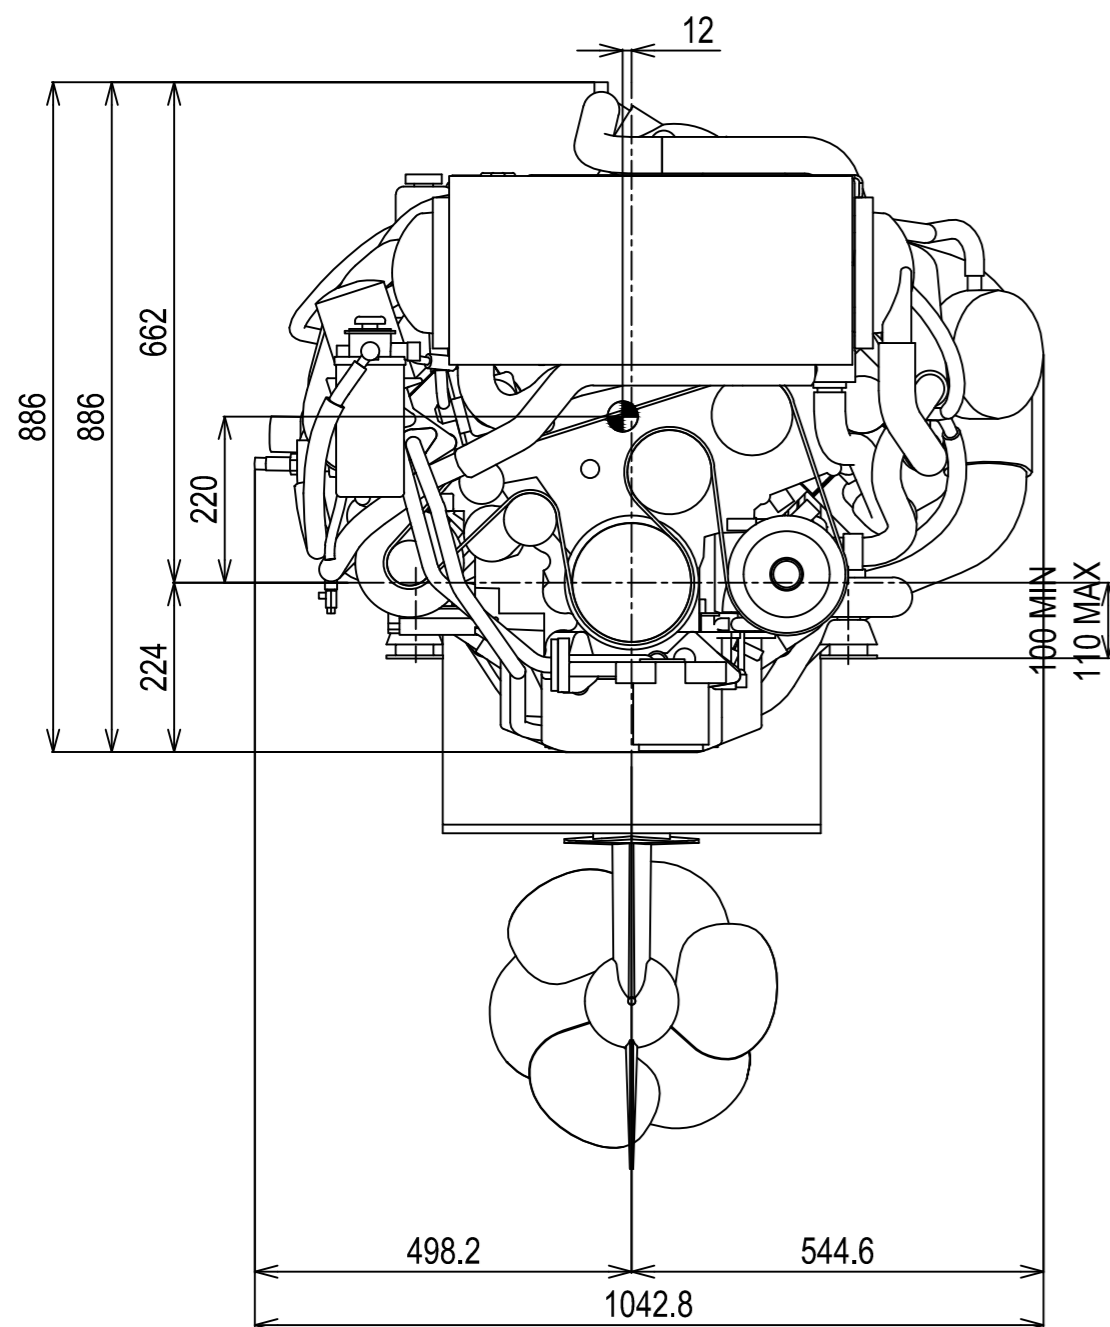

**DETAIL OF MOUNTING BLOCK**

**NOTE:**

1. DWG. SHOWS MOUNTING BLOCKS AT ORIGINAL HEIGHT. ENGINE WEIGHT WILL COMPRESS BLOCKS BY 3 MM (APPROX).
2. MOUNTING BLOCKS ARE EQUIPPED FOR STANDARD ACCESSORY.
3. ● SHOWS THE CENTER OF GRAVITY.
4. FOR ADDITIONAL INSTALLATION INFORMATION AND SPECIFICATIONS PLEASE REFER TO THE YANMAR ENGINE INSTALLATION MANUAL

Series: 8LV	Engine: 8LV-ZxZT370 Standard	Release: R2011-01
Scale: 1:10	Date: 01-03-2011	Dimensions: mm