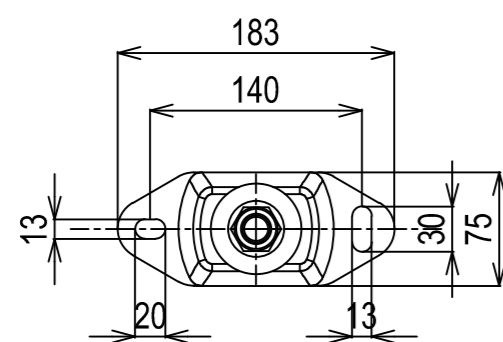

**DETAIL OF MOUNTING BLOCK**

**NOTE:**

1. DWG. SHOWS MOUNTING BLOCKS AT ORIGINAL HEIGHT. ENGINE WEIGHT WILL COMPRESS BLOCKS BY 3 MM (APPROX).
2. MOUNTING BLOCKS ARE EQUIPPED FOR STANDARD ACCESSORY.
3. ● SHOWS THE CENTER OF GRAVITY.
4. FOR ADDITIONAL INSTALLATION INFORMATION AND SPECIFICATIONS PLEASE REFER TO THE YANMAR ENGINE INSTALLATION MANUAL

Series: 8LV	Engine: 8LV-ZxZT370 Standard	Release: R2011-01
Scale: 1:10	Date: 01-03-2011	Dimensions: mm