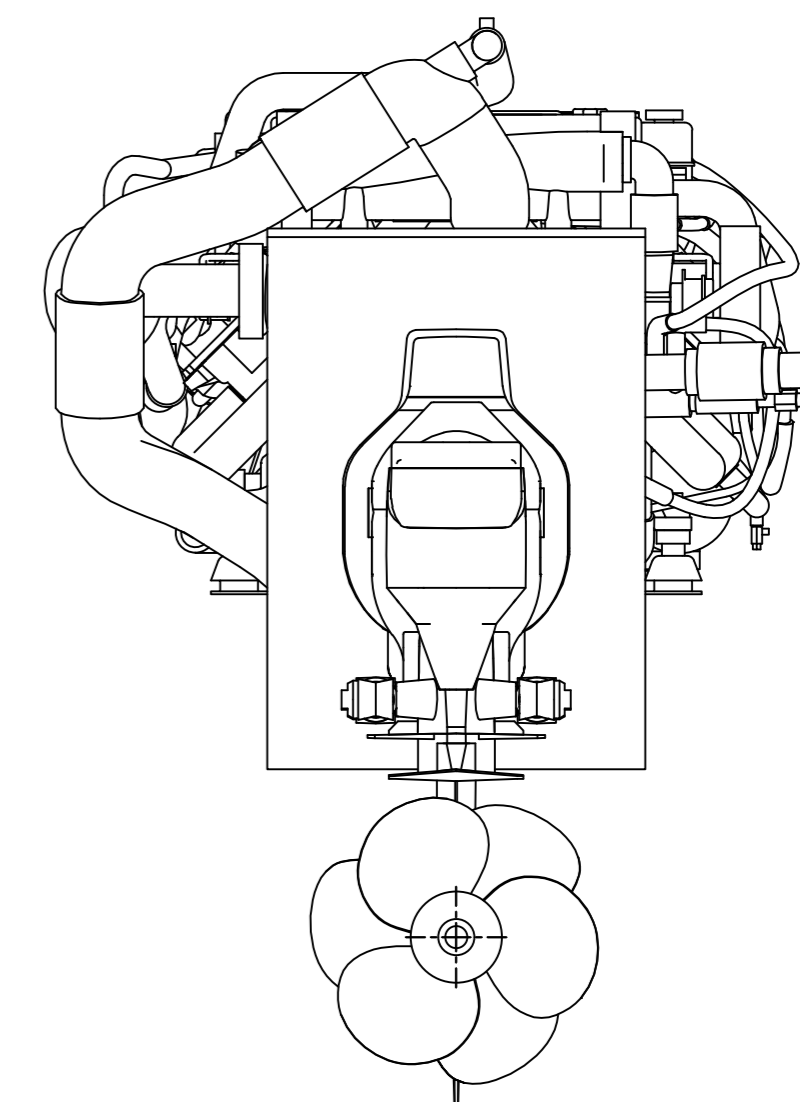

**DETAIL OF MOUNTING BLOCK**

**NOTE:**

1. DWG. SHOWS MOUNTING BLOCKS AT ORIGINAL HEIGHT. ENGINE WEIGHT WILL COMPRESS BLOCKS BY 3 MM (APPROX).
2. MOUNTING BLOCKS ARE EQUIPPED FOR STANDARD ACCESSORY.
3. ● SHOWS THE CENTER OF GRAVITY.
4. FOR ADDITIONAL INSTALLATION INFORMATION AND SPECIFICATIONS PLEASE REFER TO THE YANMAR ENGINE INSTALLATION MANUAL

Series: 8LV	Engine: 8LV-ZxZT370 Standard	Release: R2011-01
Scale: 1:10	Date: 01-03-2011	Dimensions: mm