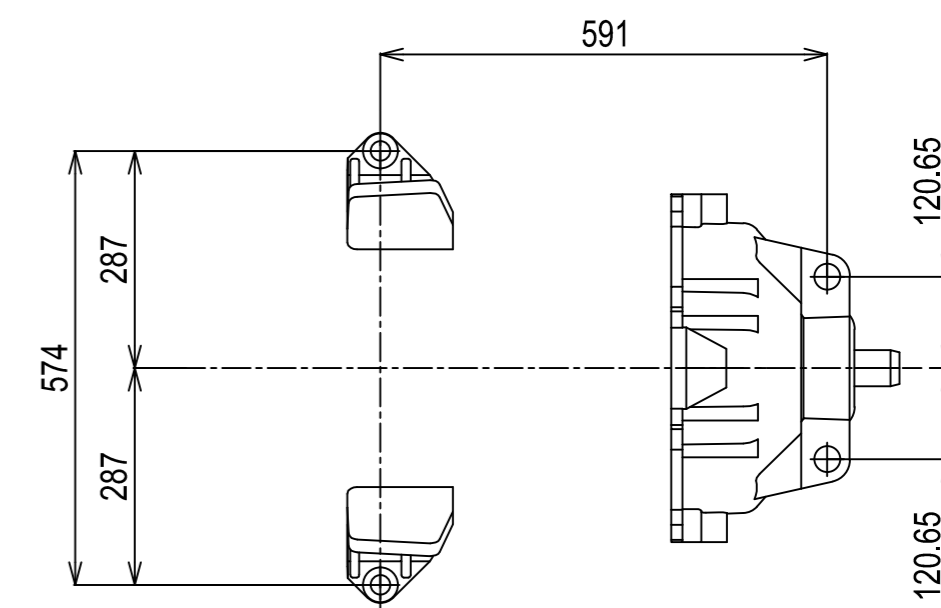

**DETAIL OF MOUNTING BLOCK**

**NOTE:**

1. DWG. SHOWS MOUNTING BLOCKS AT ORIGINAL HEIGHT. ENGINE WEIGHT WILL COMPRESS BLOCKS BY 3 MM (APPROX).
2. MOUNTING BLOCKS ARE EQUIPPED FOR STANDARD ACCESSORY.
3. ● SHOWS THE CENTER OF GRAVITY.
4. FOR ADDITIONAL INSTALLATION INFORMATION AND SPECIFICATIONS PLEASE REFER TO THE YANMAR ENGINE INSTALLATION MANUAL

Series: 8LV	Engine: 8LV-ZxZT370 Standard	Release: R2011-01
Scale: 1:10	Date: 01-03-2011	Dimensions: mm