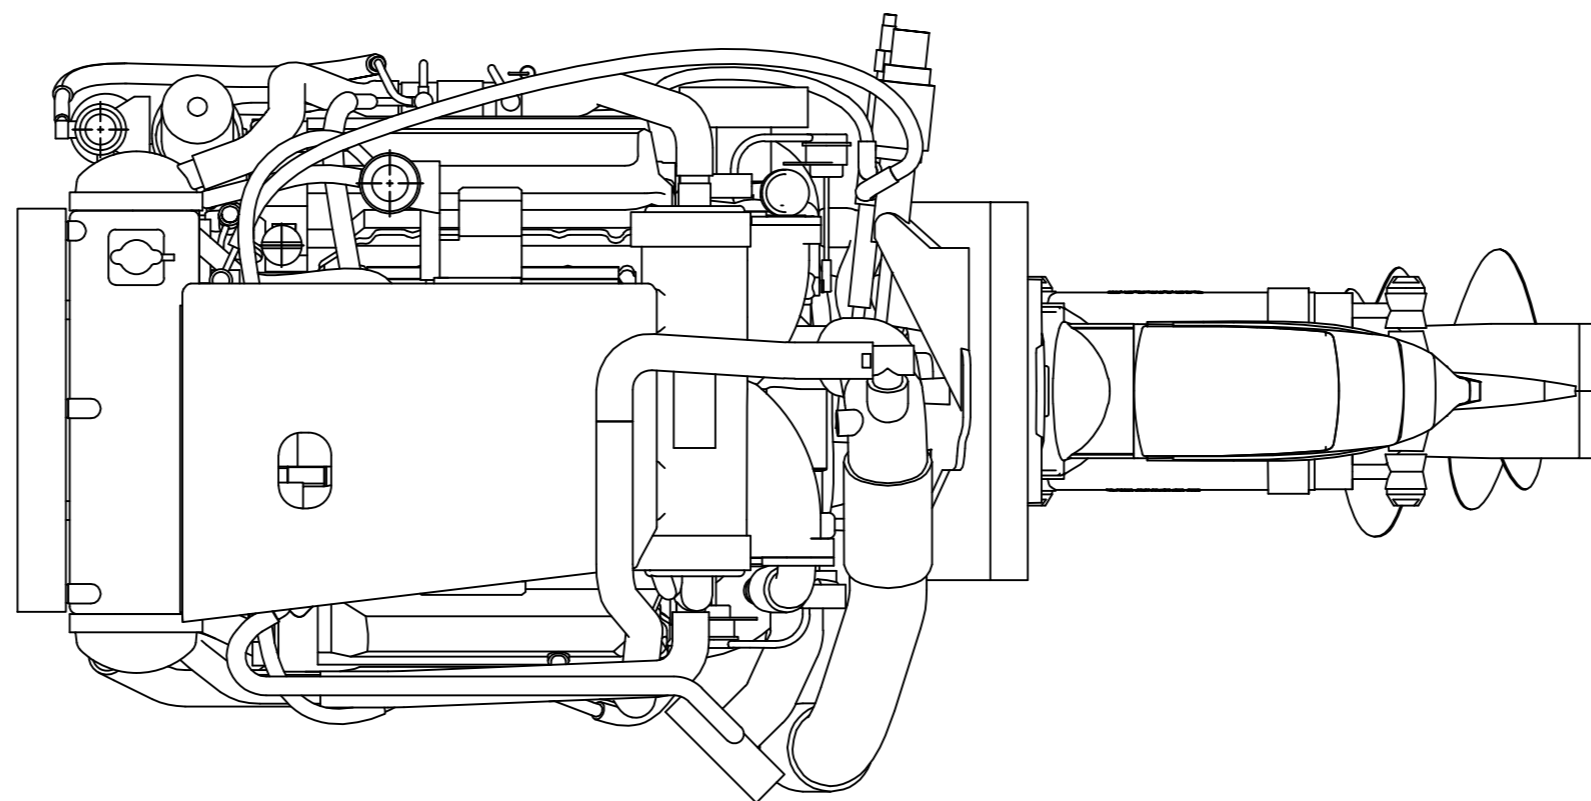

**DETAIL OF MOUNTING BLOCK**

**NOTE:**

1. DWG. SHOWS MOUNTING BLOCKS AT ORIGINAL HEIGHT. ENGINE WEIGHT WILL COMPRESS BLOCKS BY 3 MM (APPROX).
2. MOUNTING BLOCKS ARE EQUIPPED FOR STANDARD ACCESSORY.
3. ● SHOWS THE CENTER OF GRAVITY.
4. FOR ADDITIONAL INSTALLATION INFORMATION AND SPECIFICATIONS PLEASE REFER TO THE YANMAR ENGINE INSTALLATION MANUAL

Series: 8LV	Engine: 8LV-ZxZT370 Standard	Release: R2011-01
Scale: 1:10	Date: 01-03-2011	Dimensions: mm