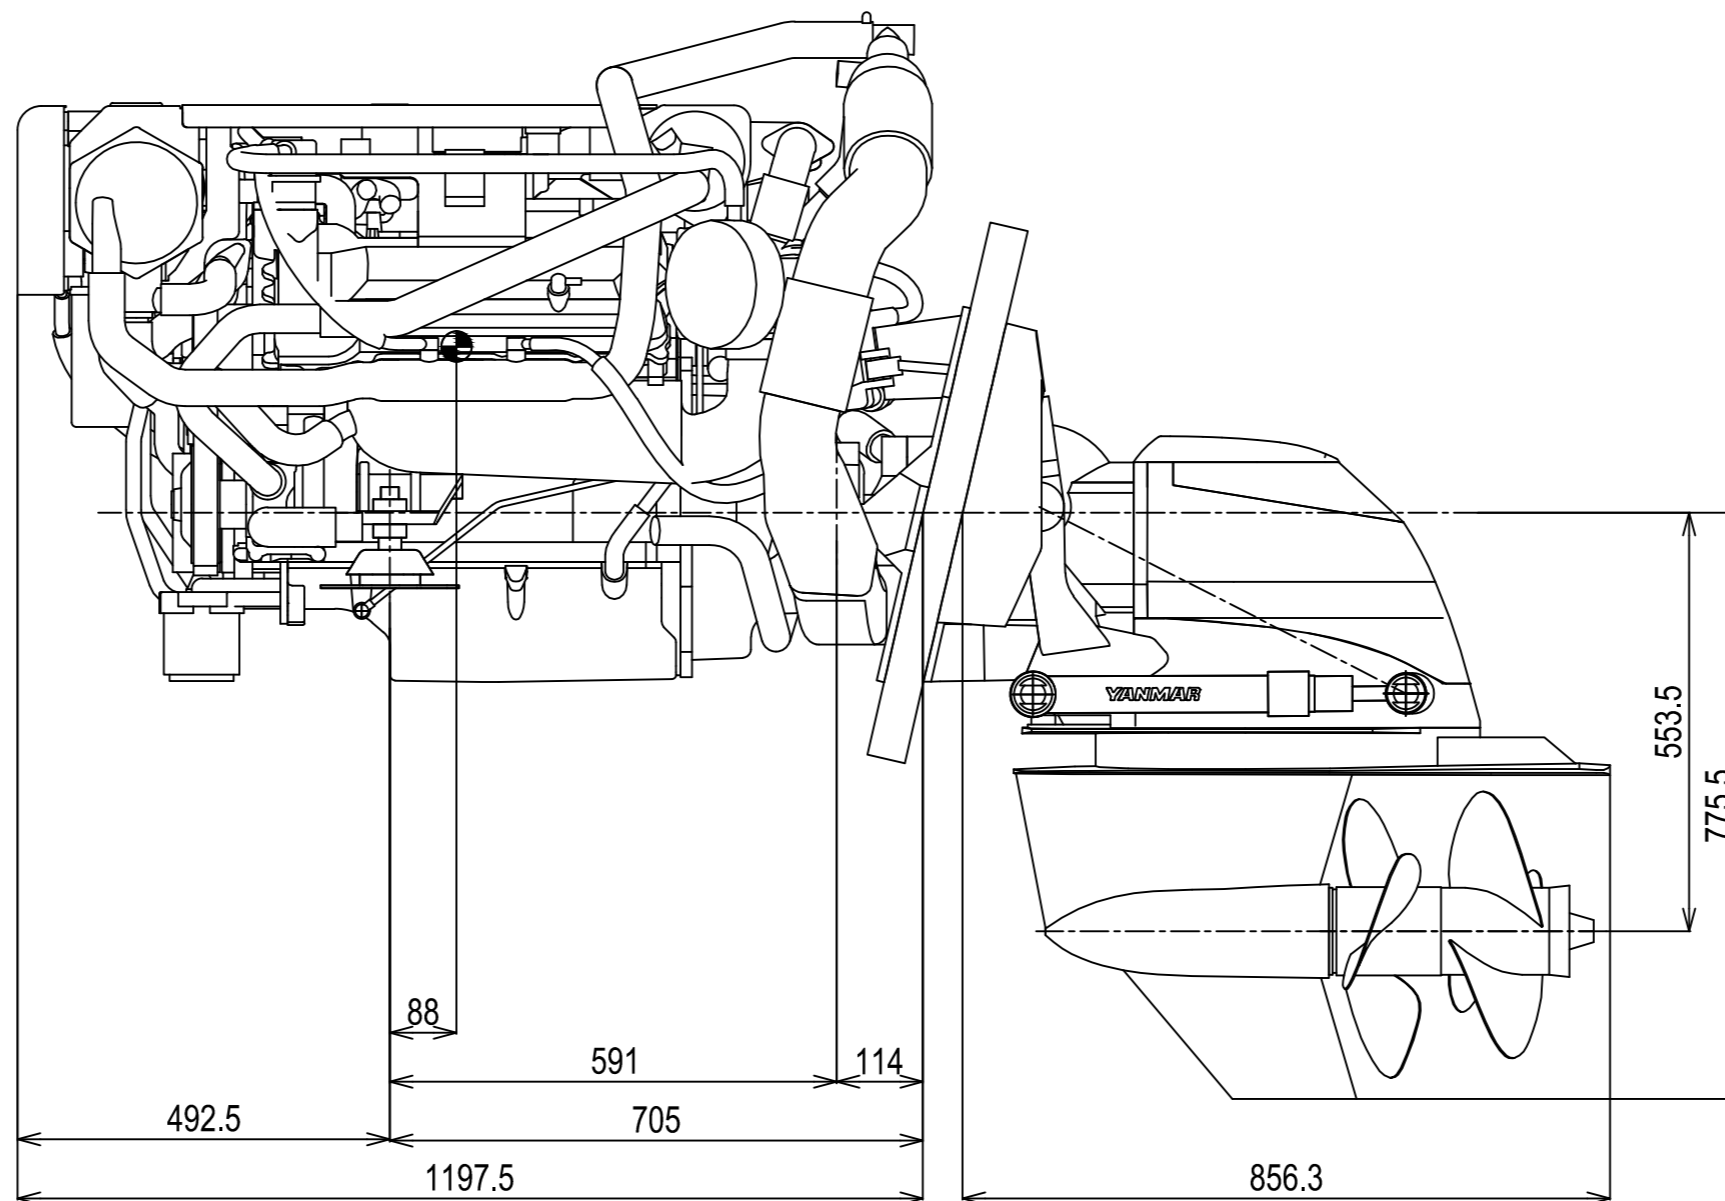

**DETAIL OF MOUNTING BLOCK**

**NOTE:**

1. DWG. SHOWS MOUNTING BLOCKS AT ORIGINAL HEIGHT. ENGINE WEIGHT WILL COMPRESS BLOCKS BY 3 MM (APPROX).
2. MOUNTING BLOCKS ARE EQUIPPED FOR STANDARD ACCESSORY.
3. ● SHOWS THE CENTER OF GRAVITY.
4. FOR ADDITIONAL INSTALLATION INFORMATION AND SPECIFICATIONS PLEASE REFER TO THE YANMAR ENGINE INSTALLATION MANUAL

Series: 8LV	Engine: 8LV-ZxZT370 Standard	Release: R2011-01
Scale: 1:10	Date: 01-03-2011	Dimensions: mm